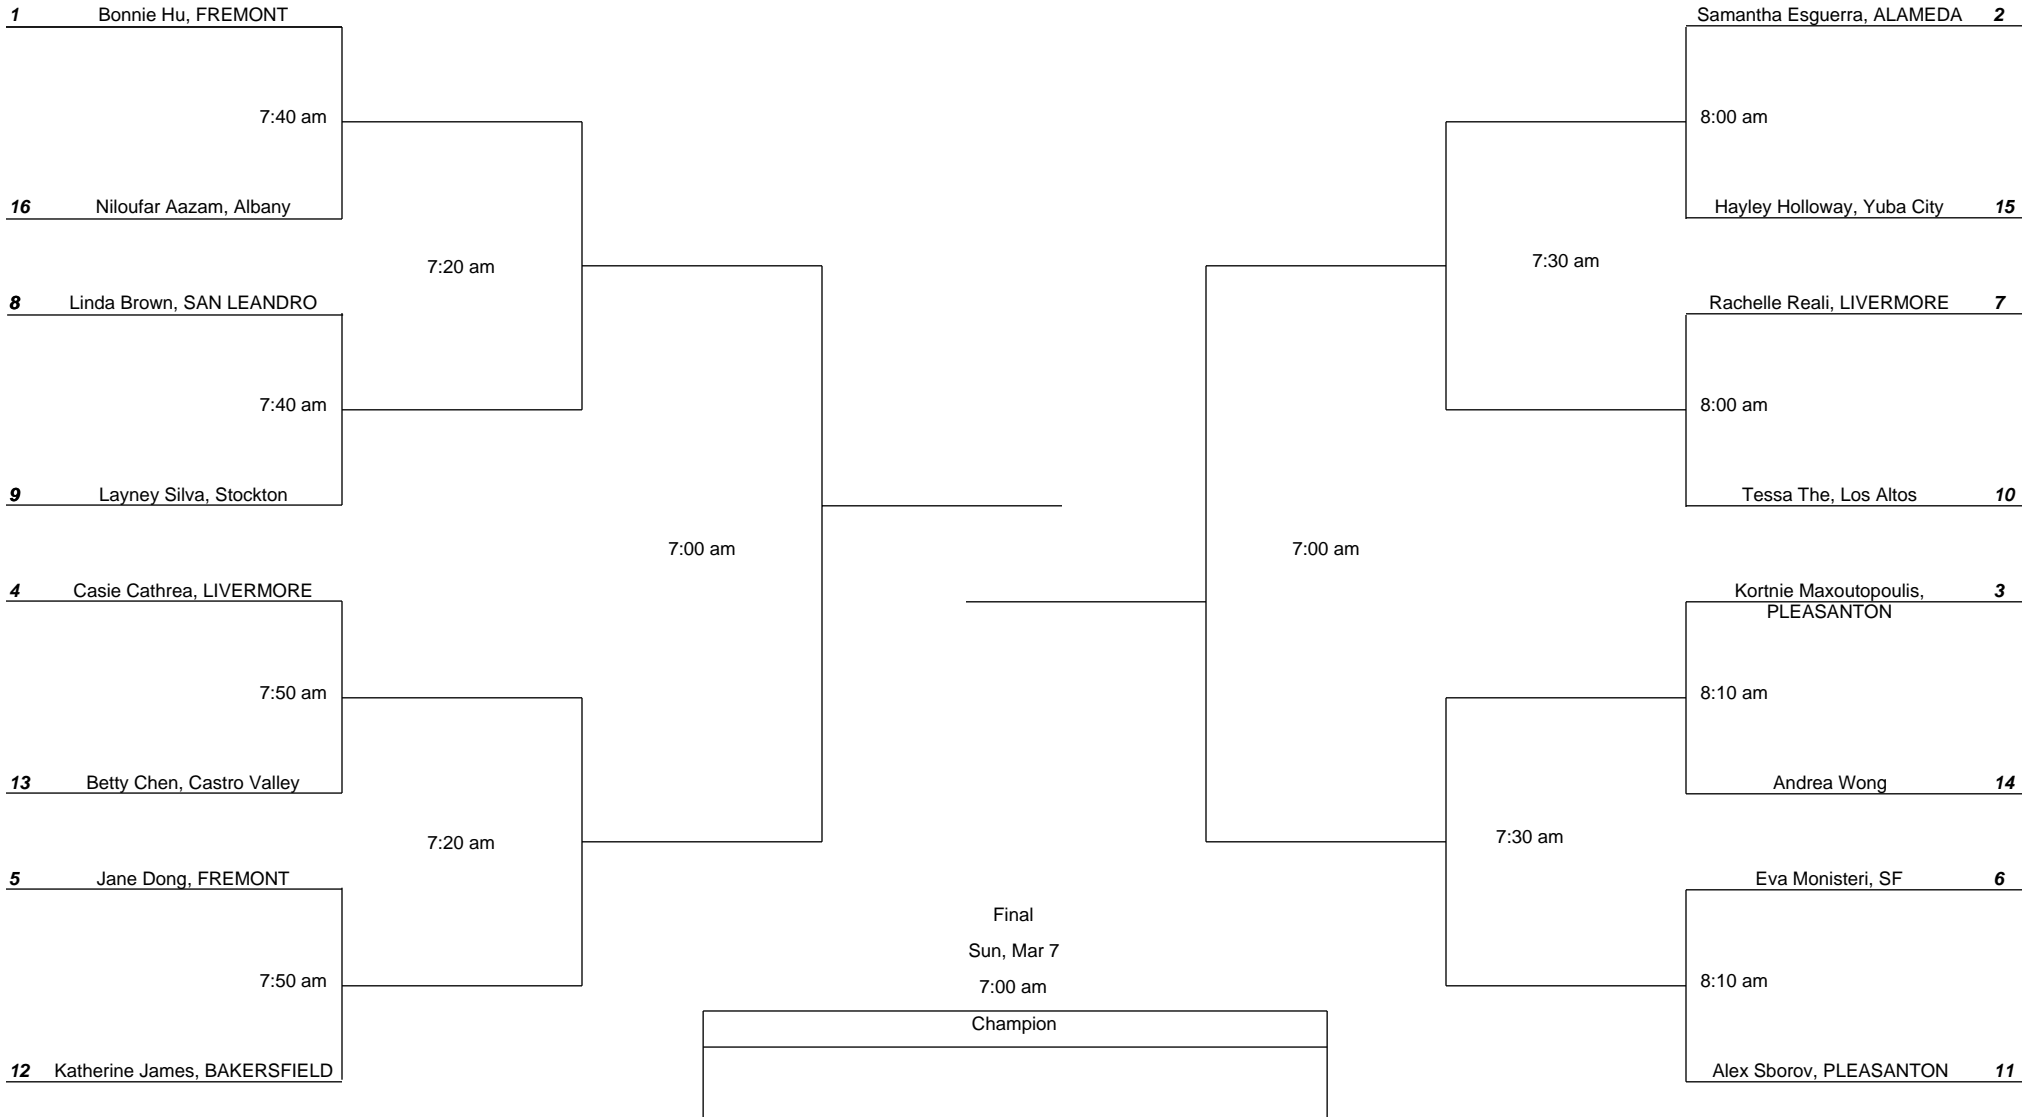

2010 San Francisco City Championship - Womens Championship

Match Play

Round of 16
Sat, Feb 27

Quarterfinal
Sun, Feb 28

Semifinal
Sat, Mar 6

Semifinal
Sat, Mar 6

Quarterfinal
Sun, Feb 28

Round of 16
Sat, Feb 27

2010 San Francisco City Championship - Womens Championship

Match Play