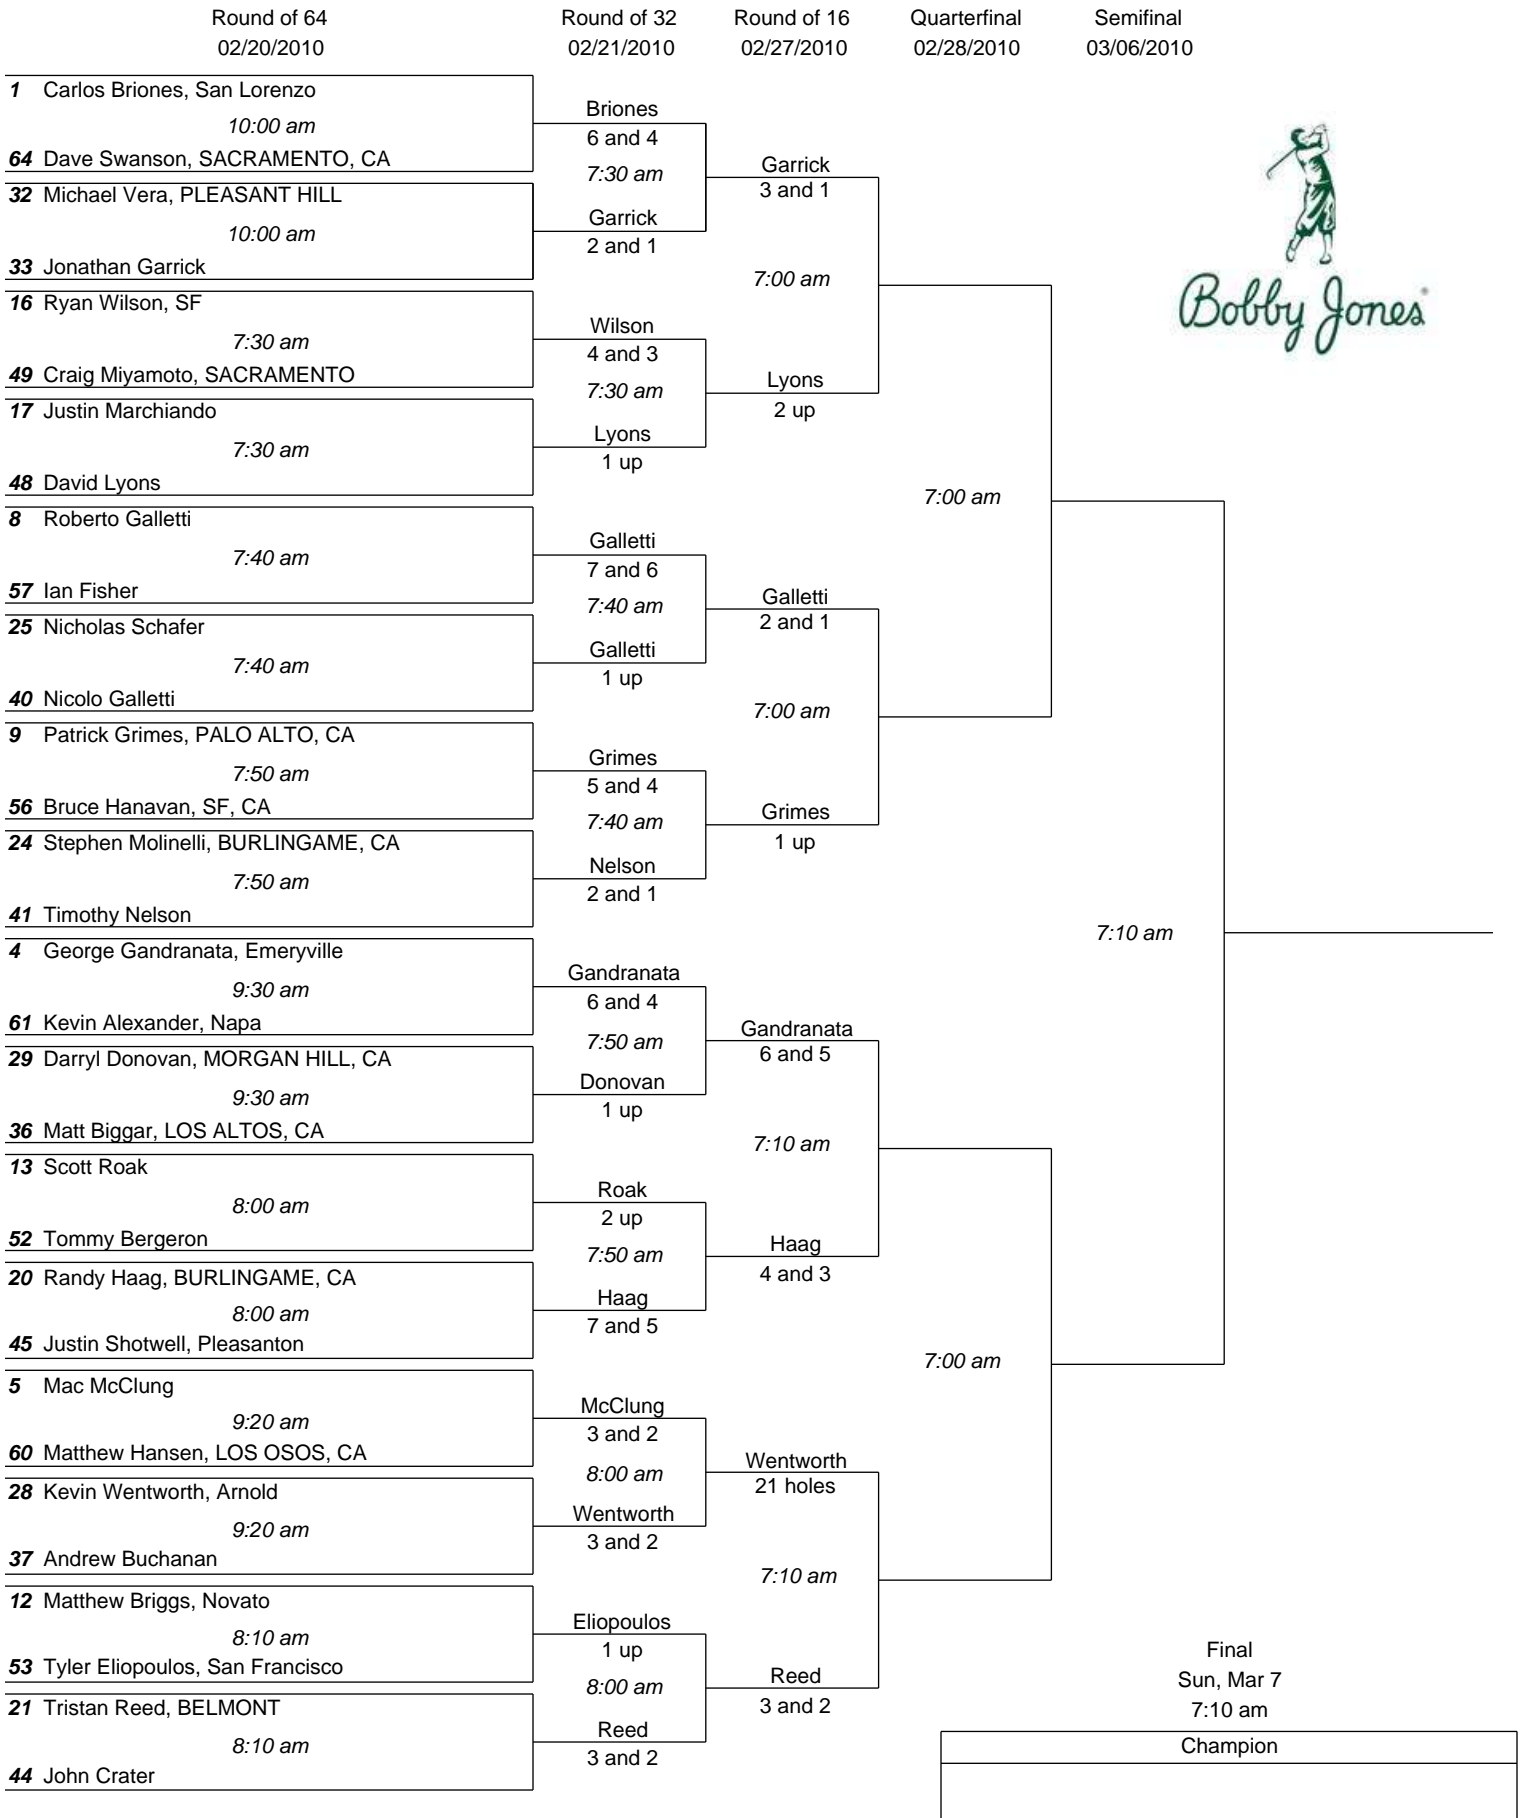

2010 SF City Championship - Match Play

Upper Half

2010 SF City Championship - Match Play

Lower Half

Semifinal 03/06/2010 Quarterfinal 02/28/2010 Round of 16 02/27/2010 Round of 32 02/21/2010 Round of 64 02/20/2010

7:10 am	7:20 am	McElyea 4 and 2	Cory McElyea 2
		McElyea 3 and 2	Mike Furlong 63
		Economou 5 and 4	Tommy Economou 31
		7:20 am	Matt Lewis, ROSEVILLE, CA 34
	7:20 am	Seramin 1 up	Steve Haynes, San Francisco 15
		Stockton 4 and 2	Matthew Seramin, SAN GERONIMO 50
		Stockton 4 and 2	Ricky Stockton, Salinas 18
		7:20 am	Dennis Hudachek, SF 47
	7:20 am	Noya 19 holes	Shotaro Ban 7
		Smith 1 up	Nicolas Noya, SSF 58
		Smith 1 up	Shane Smith, ROSEVILLE, CA 26
		7:20 am	Neil Summers, LIVERMORE, CA 39
	7:20 am	Hardy 7 and 5	Scott Hardy, PLEASANT HILL, CA 10
		Hardy 1 up	Nick Sako, MENLO PARK, CA 55
		Biggadike 5 and 4	Andrew Biggadike, San Mateo 23
		7:20 am	Dwight Eschliman 42
7:30 am	Travis 7 and 5	Taylor Travis, Fremont 3	
	Ichikawa 2 and 1	Steven Warne 62	
	Ichikawa 3 and 2	Adam Ichikawa, LOS ALTOS, CA 30	
	7:30 am	Cesar Kisielewski, ANTIOCH 35	
7:30 am	Smith 4 and 3	Dylan Smith, SF, CA 14	
	Grimberg 2 and 1	Ray Pellegrini, SF, CA 51	
	Grimberg 4 and 3	Eric Grimberg 19	
	7:30 am	Lance Torrey 46	
7:30 am	Wyllie 2 and 1	Mark Wyllie 6	
	Wyllie 3 and 2	Kyle Chatelain 59	
	Orr 1 up	Jamie Core, BERKELEY 27	
	7:30 am	R.C. Orr, SANTA ROSA, CA 38	
7:30 am	Gonzalez 3 and 2	Geoff Gonzalez, Diablo 11	
	Gonzalez 4 and 3	Jim Evans, PALO ALTO 54	
	Maier 2 and 1	Ryusuke Tominaga 22	
	7:30 am	Danny Maier, SANTA ROSA, CA 43	